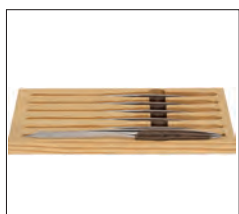

S-401W € 796,00

Tafelmes Walnotenhout
surgical steel - lemmet 10,0cm
4-delig set

S-406W € 796,00

Botermes Walnotenhout
surgical steel - lemmet 11,0cm
single verpakking

S-107W € 199,00

Steakmes Walnotenhout
surgical steel - lemmet 11,0cm
6-delig set